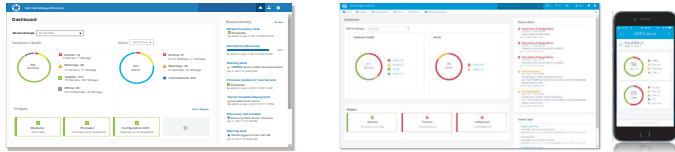

Dell EMC Solutions

When you buy a Dell EMC server, you get more than just hardware. You get access to IT solutions end-to-end. Dell and EMC bring together industry-leading expertise into a common platform to help you transform your data center. Dell EMC can deliver PowerEdge technology at any level of integration – from a best-in-breed platform, to a pre-integrated fully turnkey hybrid cloud implementation or any step in-between. Combining the PowerEdge server infrastructure with Dell Services and Financial Solutions allows you to modernize your data center faster, more affordably and with less risk.

OpenManage Systems Management

Increase the productivity, reliability and cost effectiveness of your Dell EMC PowerEdge servers while making your IT operations more efficient as well. Designed for use by today's IT Professionals, the Dell EMC OpenManage Enterprise console simplifies, intelligently automates and unifies infrastructure management tasks. Though primarily designed to monitor, configure and update tower, rack and modular PowerEdge servers, OpenManage Enterprise also provides end-to-end infrastructure monitoring capabilities for Dell EMC storage and networking devices plus third-party hardware too. Add OpenManage Mobile to enable your IT Pros to receive and take action on both Dell EMC and third-party hardware events anytime, anywhere. OpenManage Integrations enables both hardware and software infrastructure management without leaving third party consoles such as VMware vCenter and Microsoft System Center.

Dell EMC Services